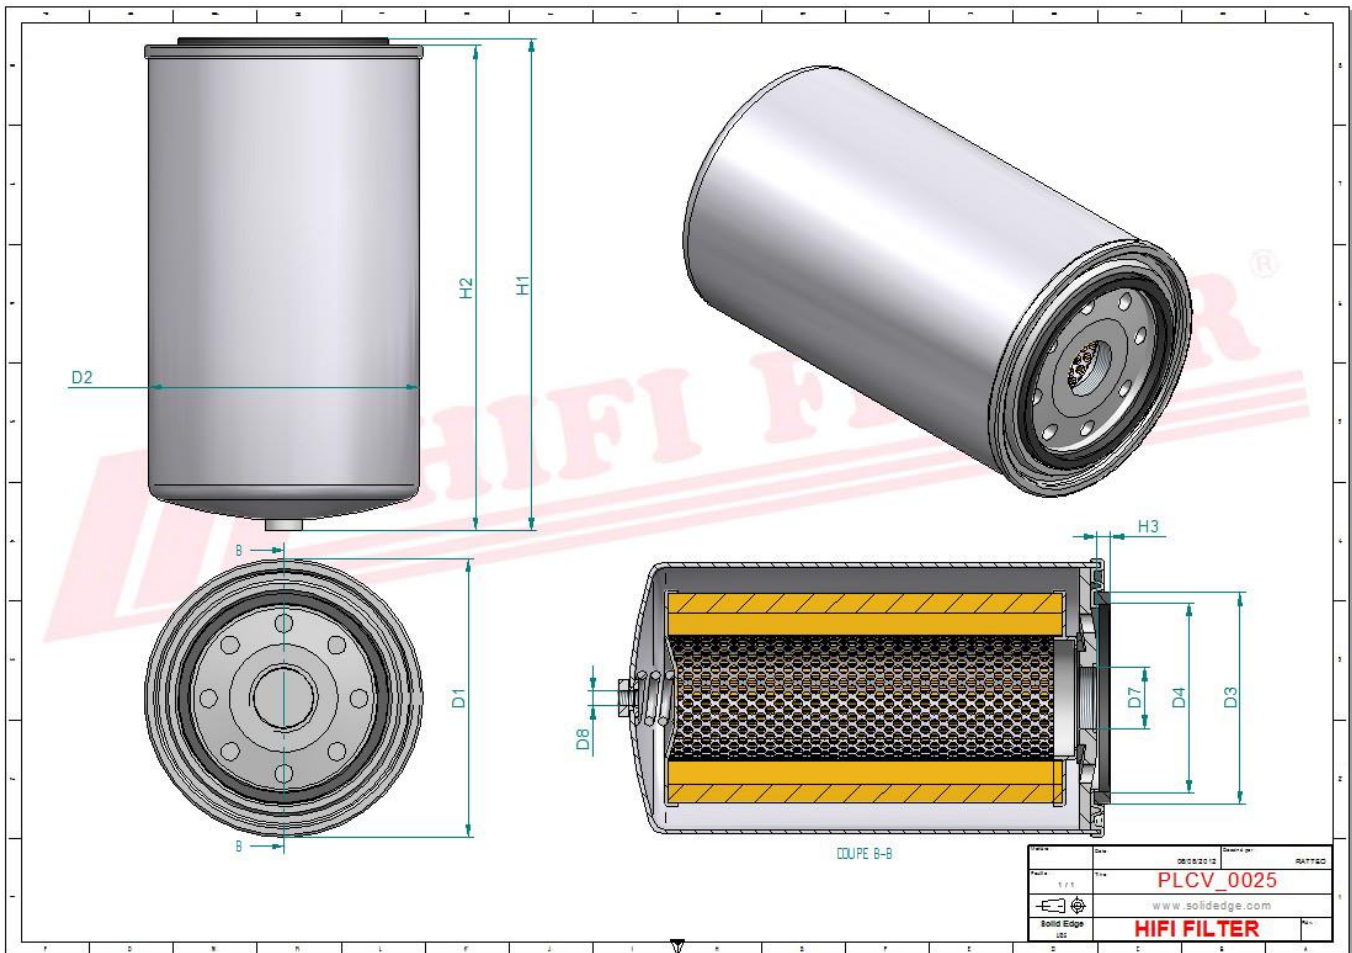

FUEL FILTER – CARTRIDGE TYPE

FUEL FILTER - SPIN-ON TYPE