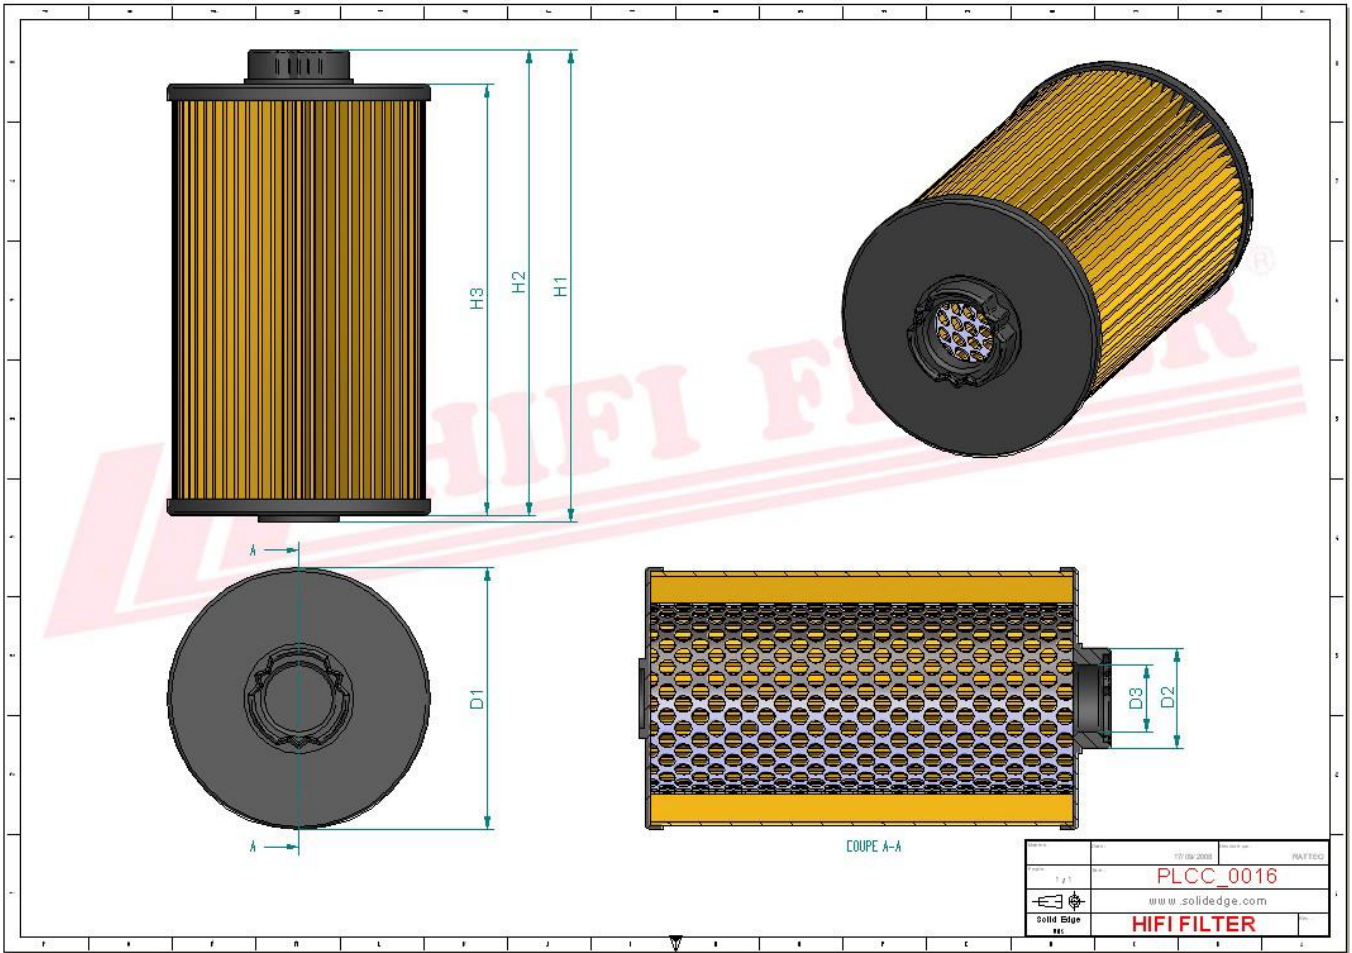

FUEL FILTER – CARTRIDGE TYPE

FUEL FILTER - SPIN-ON TYPE