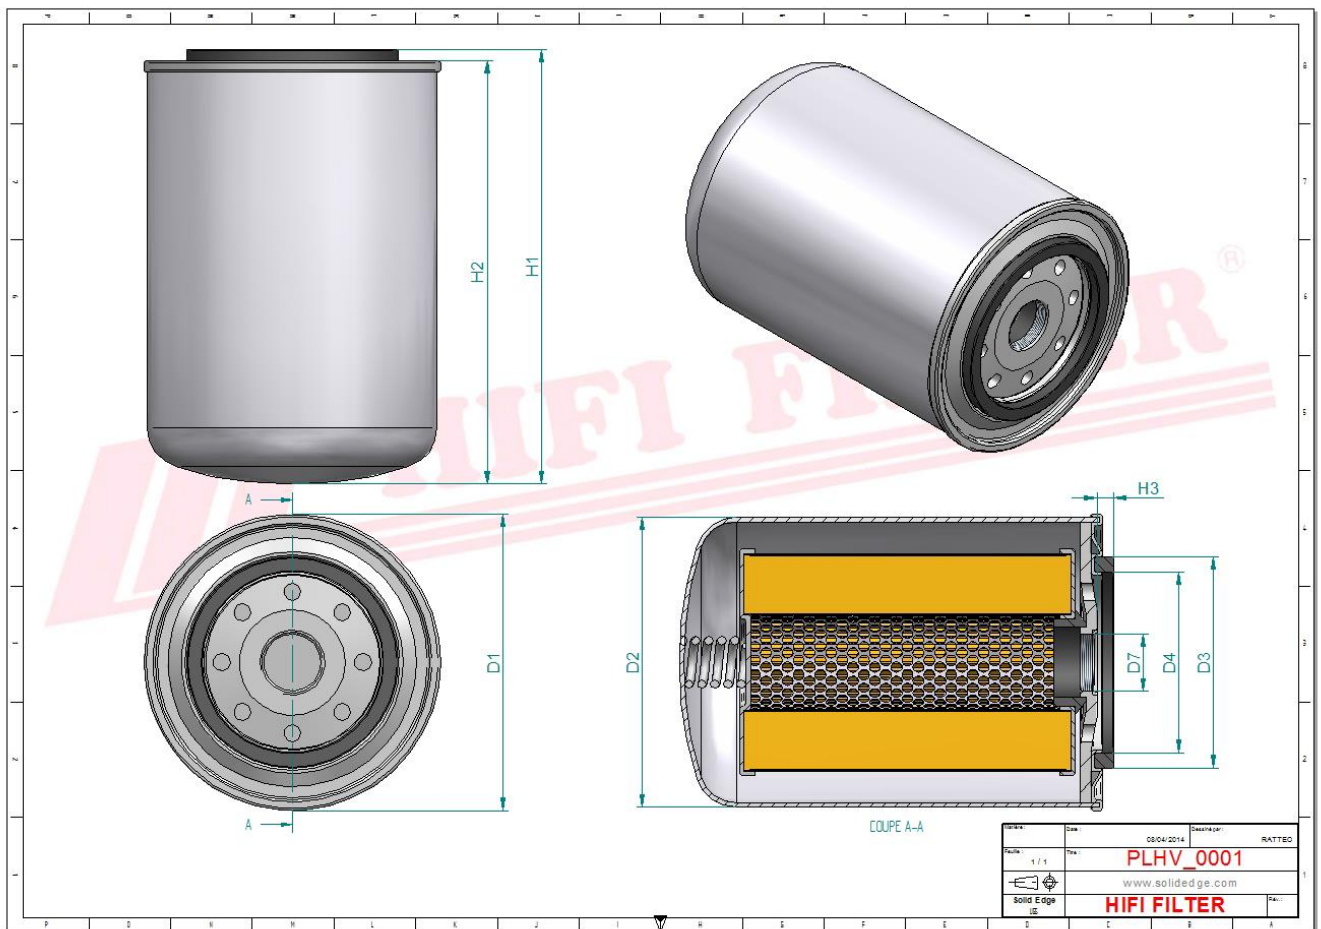

HYDRAULIC FILTER – CARTRIDGE TYPE

HYDRAULIC FILTER - SPIN-ON TYPE